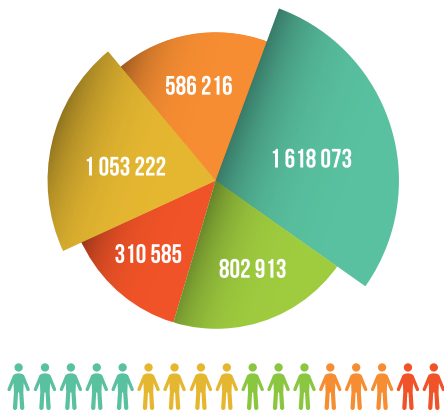

SUMMARY OF RECORD COUNTS BY SENIORITY (Email Address)

1. C-LEVEL EXECUTIVES/DIRECTORS/MD'S ETC
2. SENIOR/REGIONAL/NATIONAL/HEAD ETC
3. GENERAL MANAGEMENT
4. SPECIALIST FUNCTIONS
5. SUPPORT & ADMIN FUNCTIONS