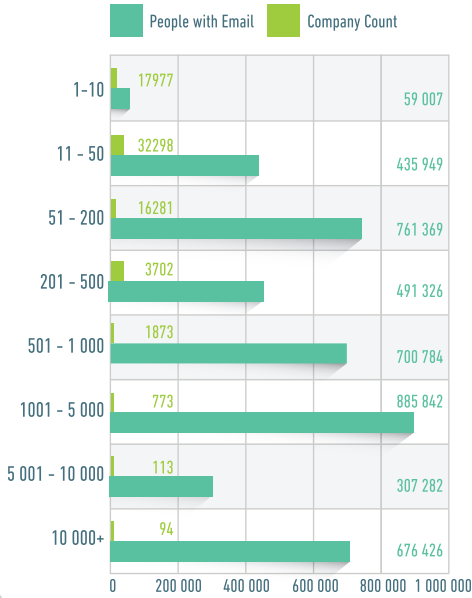

DATA ENGINEERS WITH A FOCUS ON UK BUSINESS TO BUSINESS EMAIL DATA

4,3m UK Business Decision Makers | 73k UK Corporate Companies

SUMMARY OF PEOPLE AND COMPANY COUNTS BY EMPLOYEE COUNT

ADDITIONAL FIELDS AVAILABLE:

Designations **>1M** to choose from
 Broad Industries **145** to choose from
 Specialities **>52K** to choose from

SUMMARY OF RECORD COUNTS BY SENIORITY (Email Address)

- C-LEVEL EXECUTIVES/DIRECTORS/MD'S ETC
- SENIOR/REGIONAL/NATIONAL/HEAD ETC
- GENERAL MANAGEMENT
- SPECIALIST FUNCTIONS
- SUPPORT & ADMIN FUNCTIONS